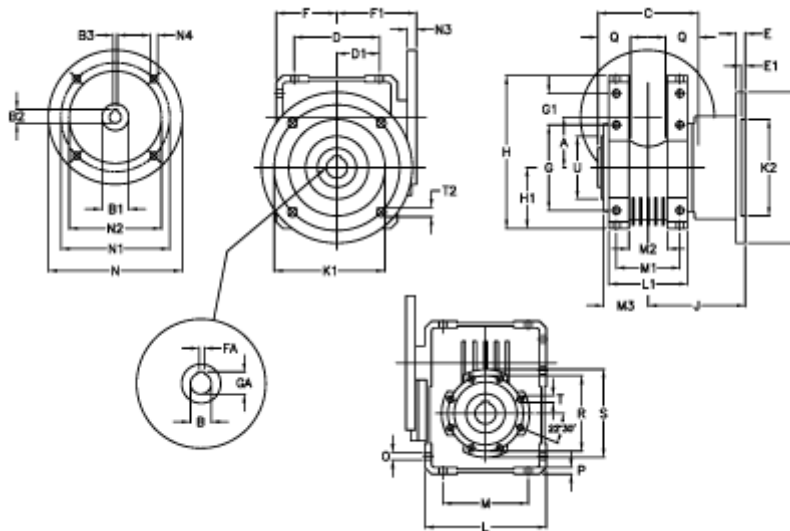

Article number: 392206300743016

Description: Worm Gear with Torque Limiter
W63 L1-UF-7-P80B5

Measures

A = 62.17	E = 11	H = 182.5	M = 102	N4 = 11,5	U = 75
B = 25	E1 = 5	H1 = 72.5	M1 = 76	O = 9.0	
B1 E7 = 19	F = 73	J = 116.0	M2 = 46	P = 8	
B2 = 21.8	F1 = 102	K = 180	M3 = 53	Q = 35	
B3 H9 = 6	FA = 8	K1 = 150	N = 200	R = 90	
C = 120	G = 102	K2 = 115	N1 = 165	S = 105	
D = 102.0	G1 = 37.5	L = 145	N2 = 130	T = M8x14	
D1 = 51.0	GA = 28.3	L1 = 94	N3 = 12.0	T2 = 11.0	